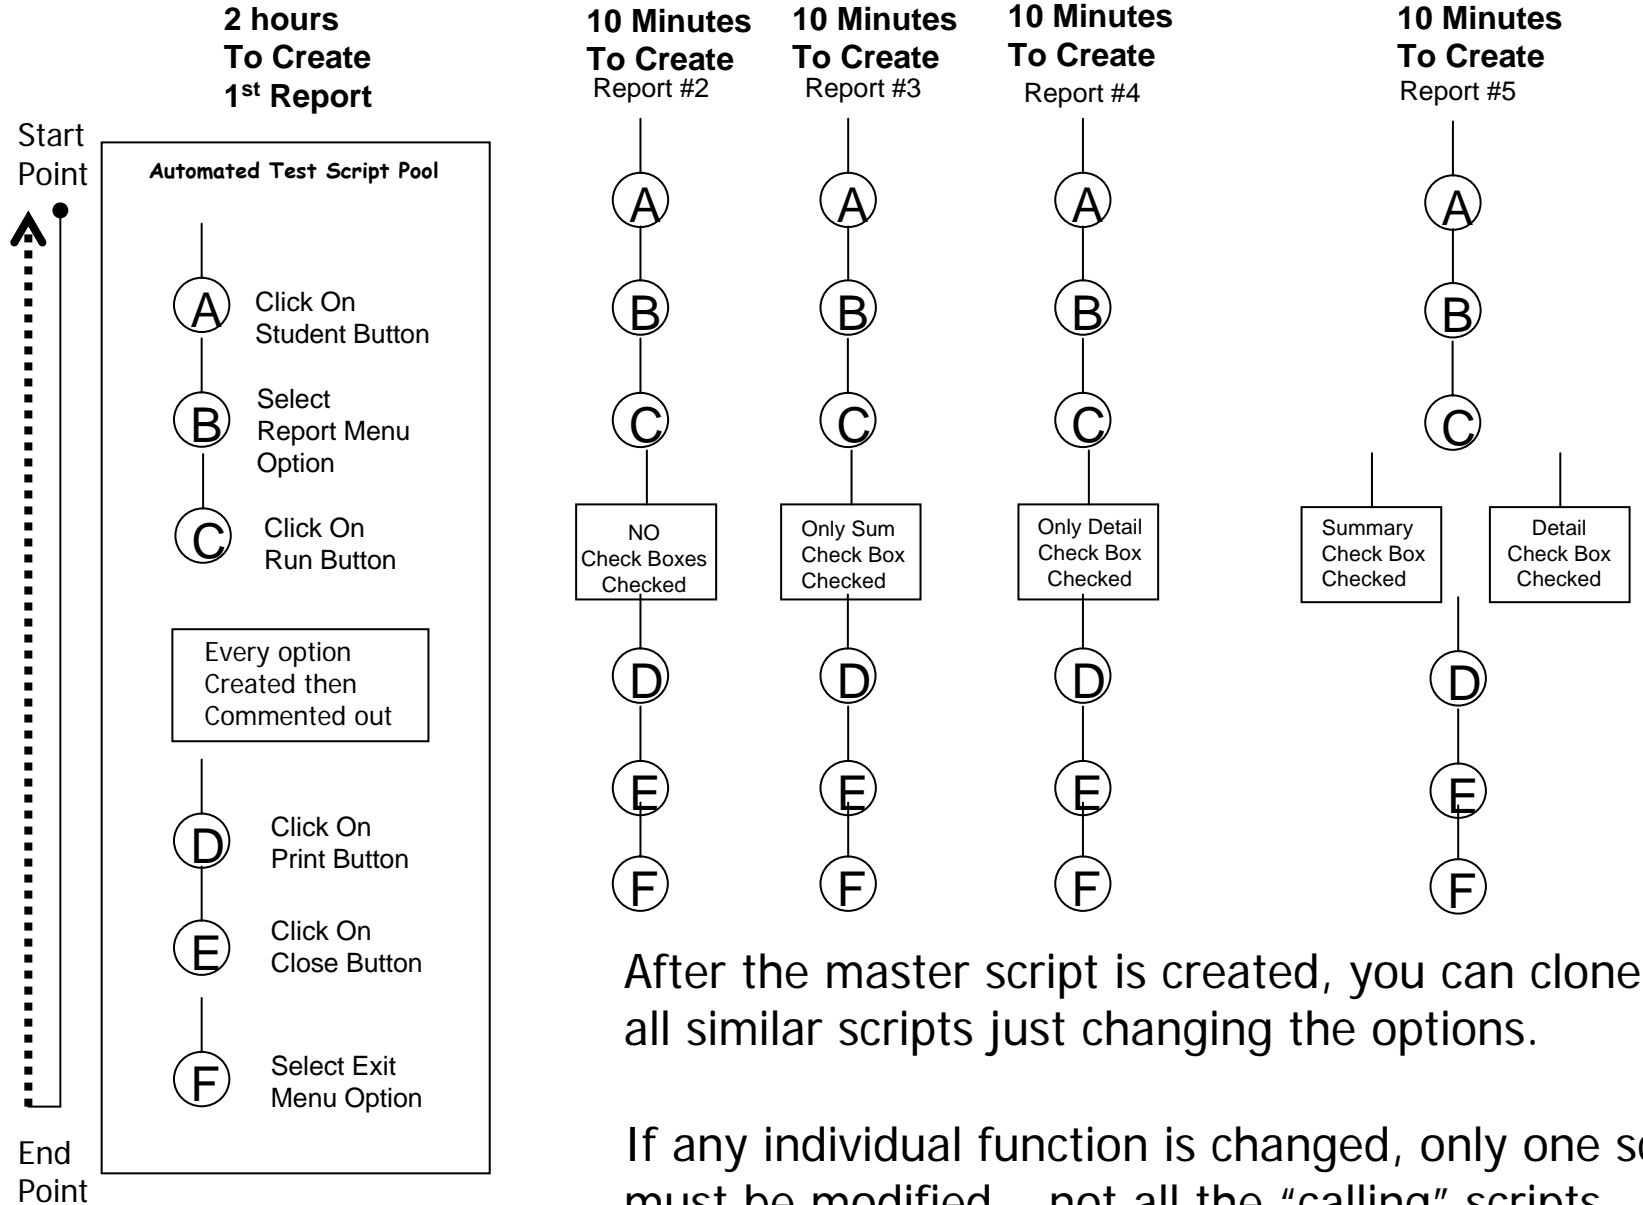

Modularized Programming Cuts Down Maintenance Time

After the master script is created, you can clone all similar scripts just changing the options.

If any individual function is changed, only one script must be modified – not all the “calling” scripts.